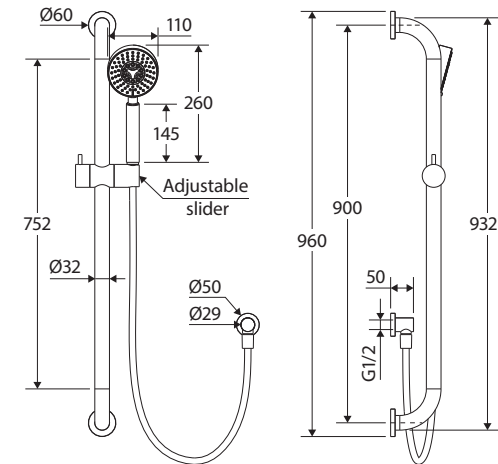

Stella Care RAIL SHOWER

Features

- Can be installed for AS1428.1 Accessible compliance
- Polished chrome finish
- **WELS 3 Star rated, 9L/min**

Rail:

- Slider to adjust height of hand shower
- Made from stainless steel
- ABS slider and wall mounts
- Deluxe stainless steel elbow
- Rail thickness: 32 mm
- 1.5 metre stainless steel flexible hose

MICHELLE Multifunction Hand Piece (MSH017):

- Five water-flow settings: normal, massage, misting, spray and massage, and spray and misting
- Easy to clean TPR nozzles
- Made from ABS

Available in

Chrome
444112

While we aim to ensure specifications are correct at the time of publication, Fienza reserves the right to make modifications without prior notice. Physical colour may vary from image shown. All measurements are shown in millimetres. Always use physical product measurements for mark-ups and roughing-in as the technical drawing may differ from actual product received.